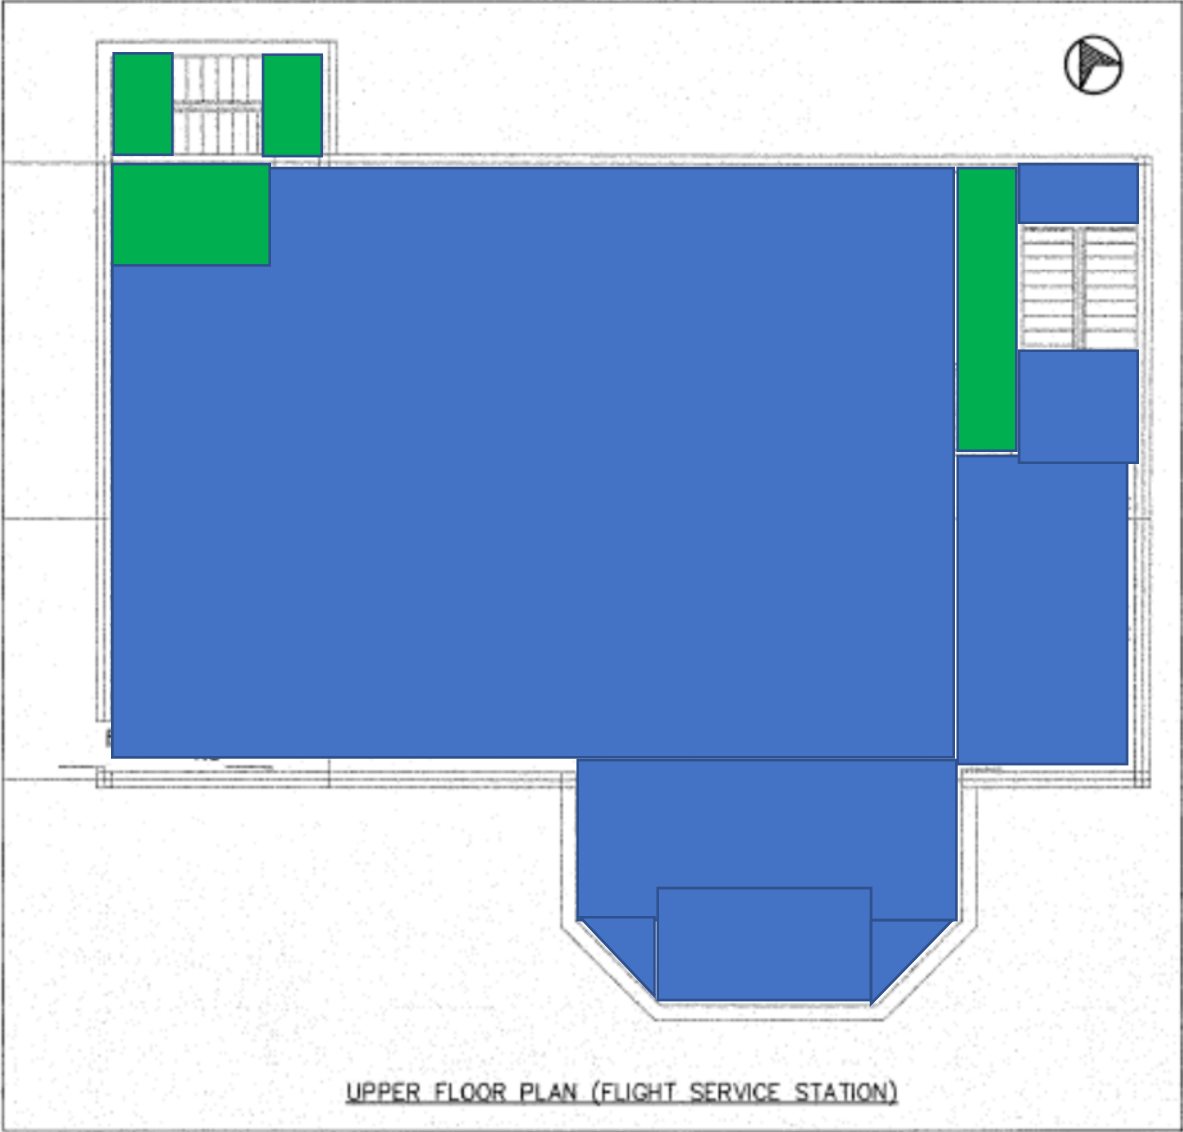

Flight Service station flooring area plan

-  - linoleum 25 sq/m
-  - Carpet 245 sq/m