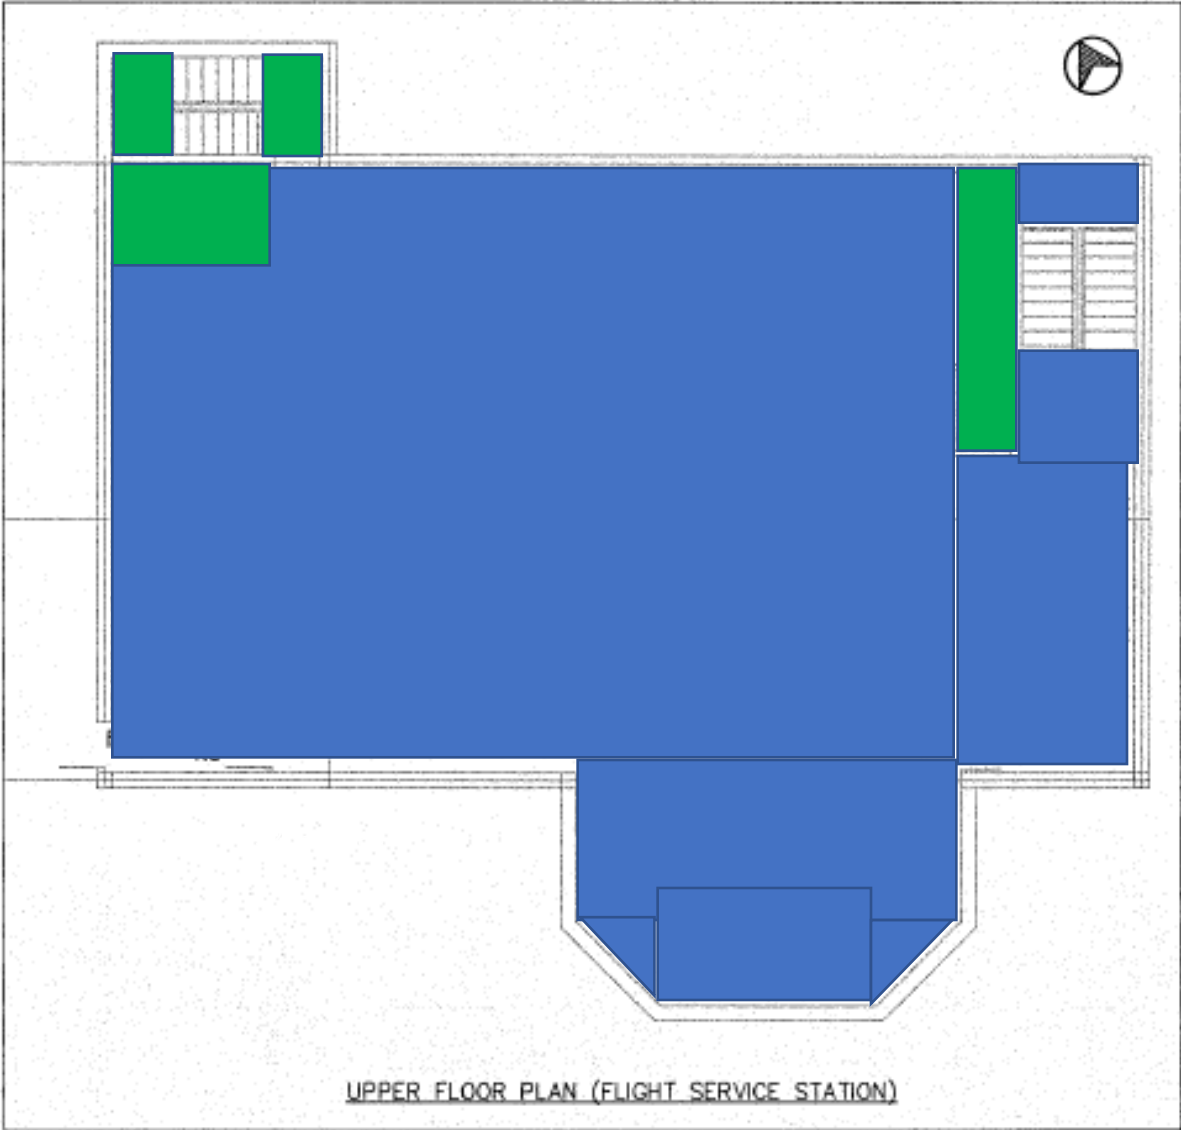

Flight Service station flooring area plan

-  - linoleum 25 sq/m
-  - Carpet 245 sq/m